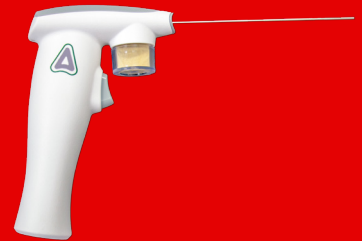

APPLY BAIT LIKE NEVER BEFORE

Introducing

PRECISION DELIVERY SYSTEM

Featuring

DOXEM[®] PRECISE

Dry flowable baits exist to control cockroaches deep in harborage, cracks and crevices. Until now, effective application of dry flowable baits has been limited by the application tool used.

Not anymore.

Doxem Precise featuring the Precision Delivery System provides an innovative way to apply dry flowable cockroach bait deep into voids, cracks, crevices and harborage where traditional methods cannot reach.

The PDS allows fast, easy, controlled, precise application of Doxem Precise into areas where pests live and breed. The bait, with its long residual and effectiveness saves time, money and call backs.

Features & Benefits

To learn more visit CSI-PDS.COM.

 @csipest  @csi_pest

WHAT'S IN THE BOX

STARTER KIT

The next big thing in Pest Control is HERE!

UNIT

High-efficiency dry flowable applicator

BAIT